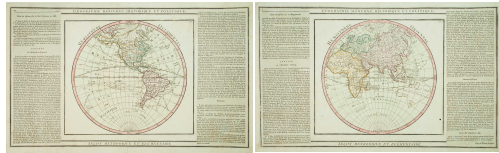

Pair Of Maps Of The Western & Eastern Hemispheres

£200

Additional Information

Gallery Images

Cartographer

[BRION DE LA TOUR, Louis.](#)

Date

1786

Extra Info

Hémisphère Occidentale. [&] Hémisphère Oriental.

Publication

Desnos, Paris, 1786. Original colour. Each 235 x 265mm within extra border containing letterpress.

Condition

A good example.

References

-

Gallery Images

Product Description

A pair of maps from the 'Géographie Moderne, Historique et Politique, showing the Western & Eastern hemispheres. Despite the date the maps show the pre-Cook outlines of Australia, New Zealand Alaska.