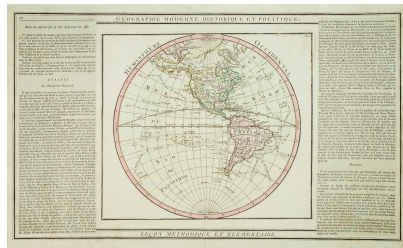

Pair Of Maps Of The Western & Eastern Hemispheres

£200

Additional Information

Gallery Images

Cartographer

[BRION DE LA TOUR, Louis.](#)

Date

1786

Extra Info

Hémisphère Occidentale. [&] Hémisphère Oriental.

Publication

Desnos, Paris, 1786. Original colour. Each 235 x 265mm within extra border containing letterpress.

Condition

A good example.

References

-

Gallery Images

Product Description

A pair of maps from the 'Géographie Moderne, Historique et Politique, showing the Western & Eastern hemispheres. Despite the date the maps show the pre-Cook outlines of Australia, New Zealand Alaska.